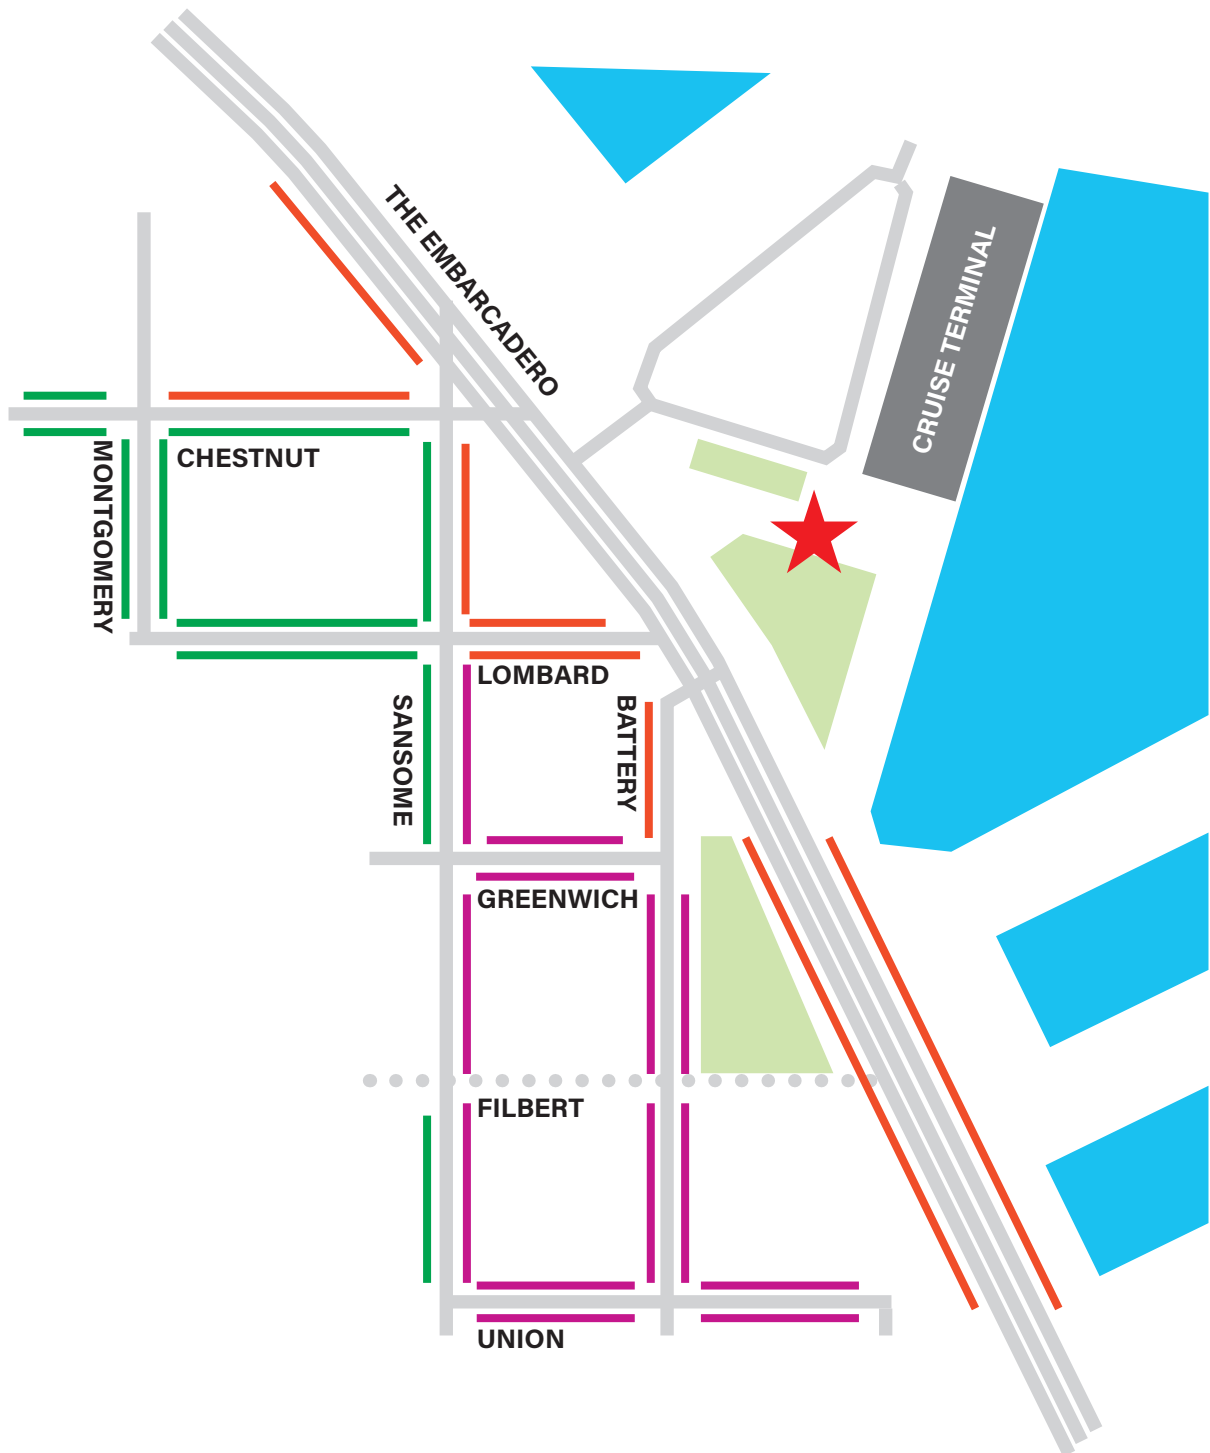

STREET PARKING GUIDE

CRUISE TERMINAL PLAZA, PIER 27, SAN FRANCISCO

-  2 hour free parking until 9 pm
-  Metered parking until 11 pm. Approx \$3/hr 3-6 pm, 50¢/hr 6-11 pm
-  Metered parking until 6 pm. Approx \$3/hr 3-6 pm, free after 6 pm.